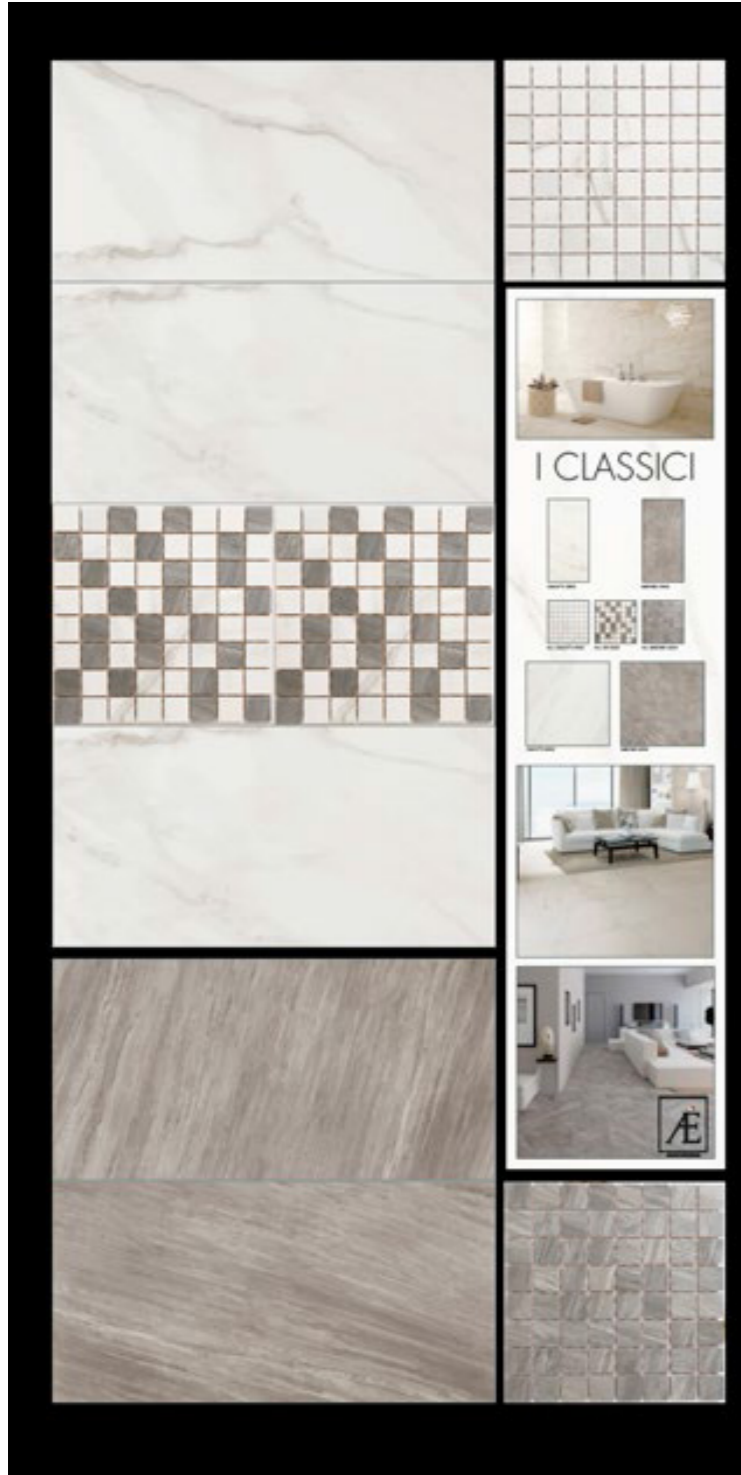

A modern bathroom with a white bathtub, marble wall tiles, and a crystal chandelier. The wall is covered in large, rectangular marble tiles with a light beige and gold veining pattern. A white bathtub is positioned in the foreground, with a beige towel draped over its side. The bathtub has a chrome faucet and handles. A crystal chandelier hangs from the ceiling in the upper right corner. The floor is also covered in the same marble tiles.

A E S T E T I C A

I CLASSICI

CALACATTA 30X60

CALACATTA 30X30

CALACATTA 10X30

BARDIGLIO 30X60

BARDIGLIO 30X30

BARDIGLIO 10X30

Mos. CALACATTA 30X30

Mos. MIX 30X30

Mos. BARDIGLIO 30X30

CALACATTA 60X60

BARDIGLIO 60X60

ACLS 01

ACLS 02

ACLS 03