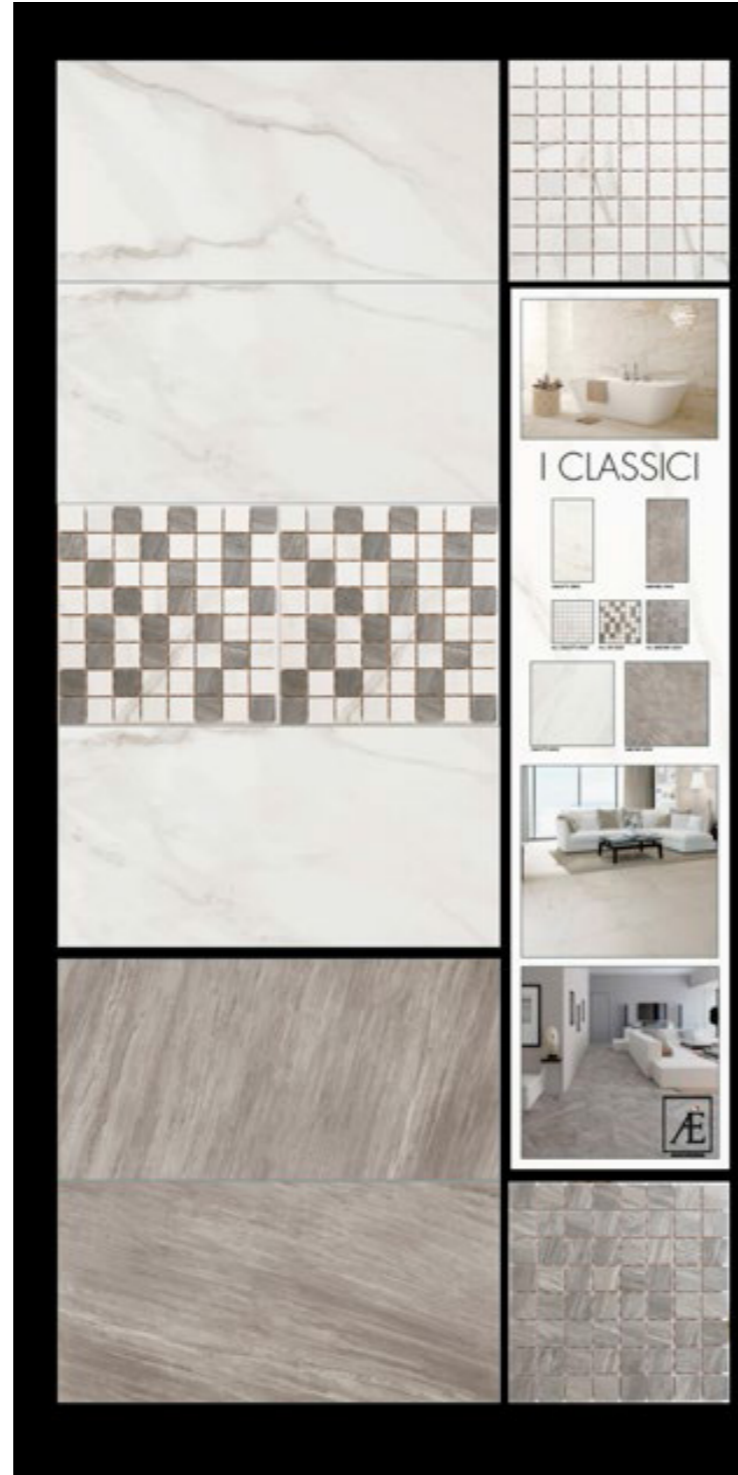

A modern bathroom with a white bathtub, marble wall tiles, and a crystal chandelier. The wall is covered in large, rectangular marble tiles with a light beige and gold veining pattern. A white bathtub is positioned in the foreground, with a beige towel draped over its side. The bathtub has a chrome faucet and handles. A crystal chandelier hangs from the ceiling in the upper right corner. The floor is also covered in the same marble tiles.

A E S T E T I C A

I CLASSICI

CALACATTA 30X60

CALACATTA 30X30

CALACATTA 10X30

BARDIGLIO 30X60

BARDIGLIO 30X30

BARDIGLIO 10X30

Mos. CALACATTA 30X30

Mos. MIX 30X30

Mos. BARDIGLIO 30X30

CALACATTA 60X60

BARDIGLIO 60X60

ACLS 01

ACLS 02

ACLS 03