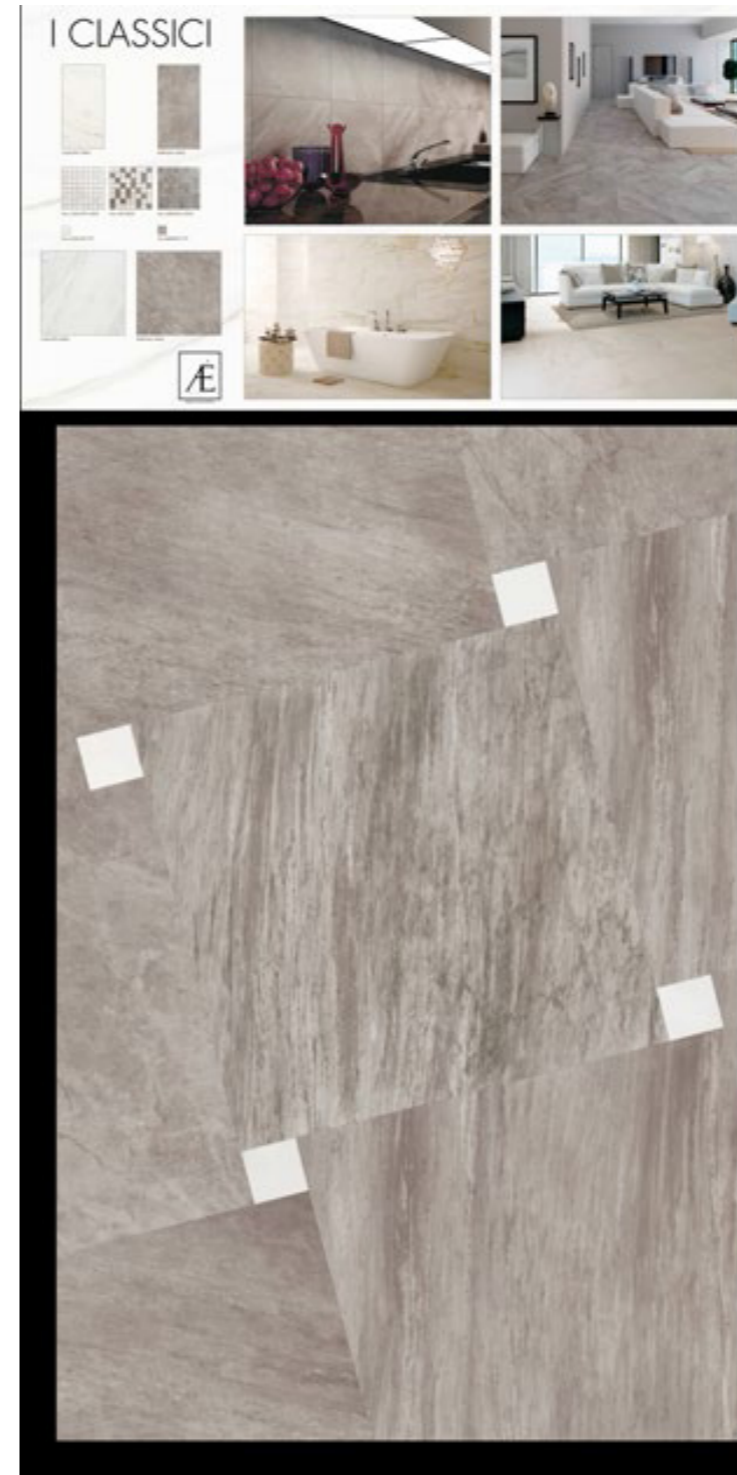

A modern bathroom with a white bathtub, marble wall tiles, and a crystal chandelier. The wall is covered in large, rectangular marble tiles with a light beige and gold veining pattern. A white bathtub is positioned in the foreground, with a beige towel draped over its side. The bathtub has a chrome faucet and handles. A crystal chandelier hangs from the ceiling in the upper right corner. The floor is also covered in the same marble tiles.

Mos. CALACATTA 30X30

Mos. MIX 30X30

Mos. BARDIGLIO 30X30

CALACATTA 60X60

BARDIGLIO 60X60

ACLS 01

ACLS 02

ACLS 03