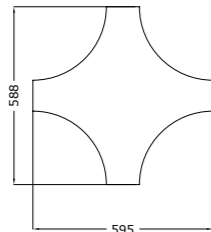

CAST IRON white

11 MM

SPECIAL PIECES / PIEZAS ESPECIALES

Cast Iron white natural star
(58,80 x 59,55 cm - 23,15" x 23,45")