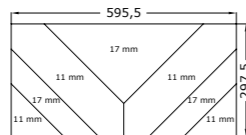

Cast Iron white natural 30x120 G-1492

Cast Iron serie 60x60
(59,55 x 59,55 cm - 23.45" x 23.45")

Cast Iron white natural 60x60 G-1248

Cast Iron serie 30x60
(29,75 x 59,55 cm - 11.71" x 23.45")

Cast Iron white natural 30x60 G-1202

SPECIAL SIZES / FORMATOS ESPECIALES

Cast Iron lista
(7,3 x 59,55 cm - 2.87" x 23.45")

Cast Iron white natural lista 7,5x60 G-89

Cast Iron rodapié
(7,3 x 59,55 cm - 2.87" x 23.45")

Cast Iron white natural rodapié 7,5x60 G-91

11 MM

SPECIAL PIECES / PIEZAS ESPECIALES

Cast Iron white natural star
(58,80 x 59,55 cm - 23,15" x 23,45")

G-519

Cast Iron white natural decor ramp 30x60
(29,75 x 59,55 cm - 11,71" x 23,45")

G-1822

Cast Iron white natural inside
(29,75 x 119,3 cm - 11,71" x 46,97")

G-1884

Cast Iron white natural mosaico 2,5x2,5
(29,75 x 29,75 cm - 11,71" x 11,71")

G-1708

cast iron white natural 60x120

cast iron white natural 60x120 - 17

CAST IRON black

11 MM

Cast Iron serie 60x120
(59,55 x 119,3 cm - 23.45" x 46.97")