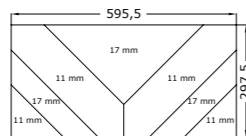

Cast Iron black natural decor ramp 30x60
(29,75 x 59,55 cm - 11,71" x 23,45")
G-1822