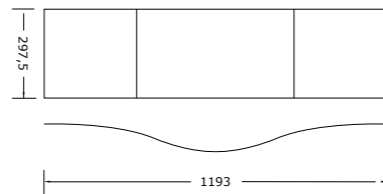

SPECIAL SIZES / FORMATOS ESPECIALES

Cast Iron lista
(7,3 x 59,55 cm - 2.87" x 23.45")

Cast Iron white natural lista 7,5x60 G-89

Cast Iron rodapié
(7,3 x 59,55 cm - 2.87" x 23.45")

Cast Iron white natural rodapié 7,5x60 G-91

11 MM

SPECIAL PIECES / PIEZAS ESPECIALES

Cast Iron white natural star
(58,80 x 59,55 cm - 23,15" x 23,45")

G-519

Cast Iron white natural decor ramp 30x60
(29,75 x 59,55 cm - 11,71" x 23,45")

G-1822

Cast Iron white natural inside
(29,75 x 119,3 cm - 11,71" x 46,97")

G-1884

Cast Iron white natural mosaico 2,5x2,5
(29,75 x 29,75 cm - 11,71" x 11,71")

G-1708

cast iron white natural 60x120

cast iron white natural 60x120 - 17

CAST IRON black

11 MM

Cast Iron serie 60x120
(59,55 x 119,3 cm - 23.45" x 46.97")