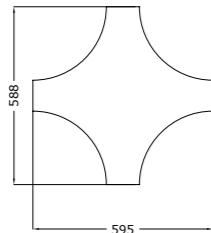

CAST IRON black

11 MM

SPECIAL PIECES / PIEZAS ESPECIALES

Cast Iron black natural star
(58,80 x 59,55 cm - 23,15" x 23,45")
G-519