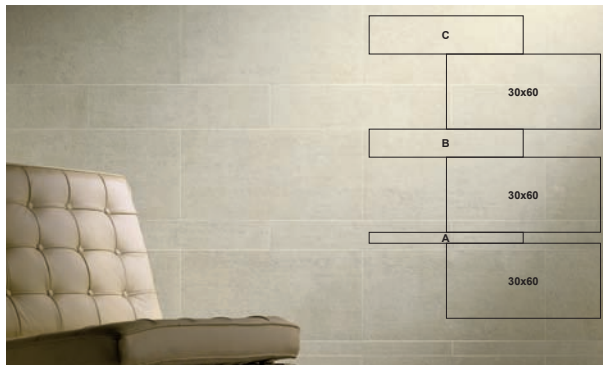

G-1322

Nanoevolution striato lista 15x60

(14,75 x 59,55 cm - 5.87" x 23.45")

Nanoevolution striato lista 10x60

(9,72 x 59,55 cm - 3.83" x 23.45")

Nanoevolution striato lista 5x60

(4,84 x 59,55 cm - 1.90" x 23.45")