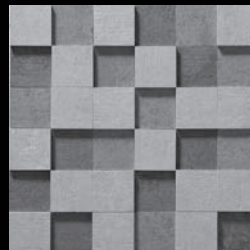

Nanoevolution grey striato mosaico 5x5
29,75 x 29,75 cm - 11.71" x 11.71"

G-1688