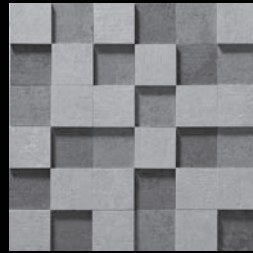

Nanoevolution grey striato mosaico 5x5
29,75 x 29,75 cm - 11.71" x 11.71"

G-1688