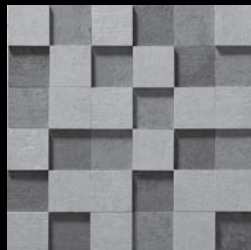

Nanoevolution grey striato mosaico 5x5
29,75 x 29,75 cm - 11.71" x 11.71"

G-1688