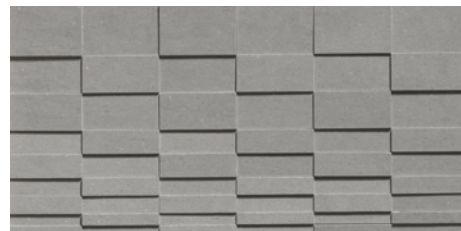

MULTISPESSORE OPTICAL 30x60 - 12"x24"

BS1MS LIGHT GREY
NATURALE/RETTIFICATO