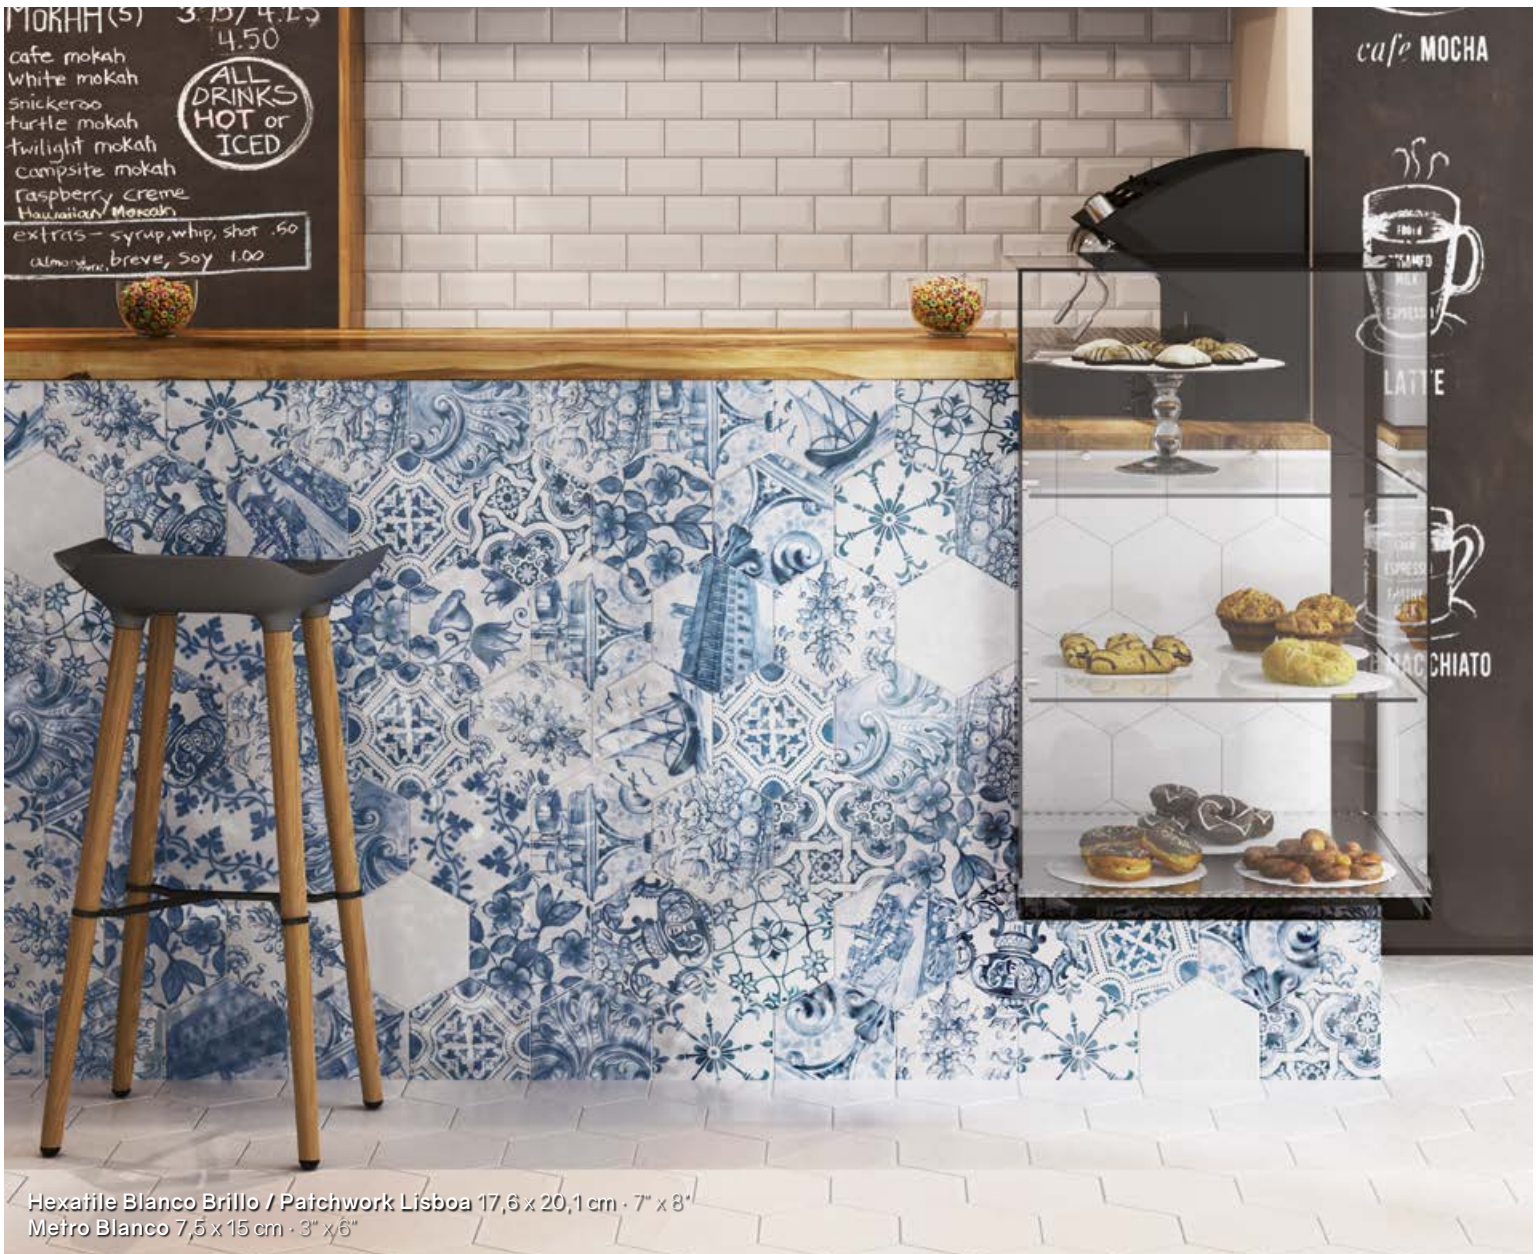

Combinable:
Serie Chevron,
pg.240

Tiles combination:
Chevron,
pg.240