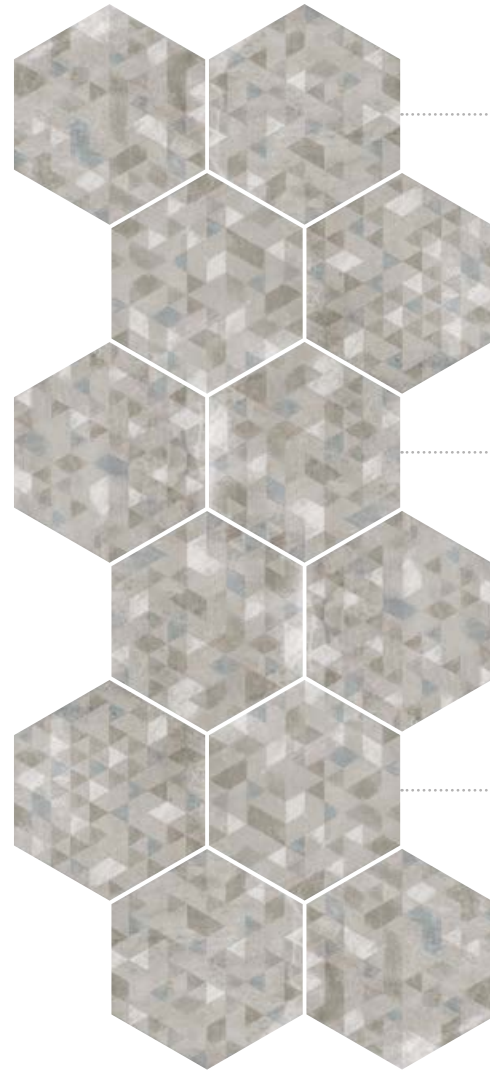

SILVER*
23615
EQ-10D

23616
EQ-10D R10